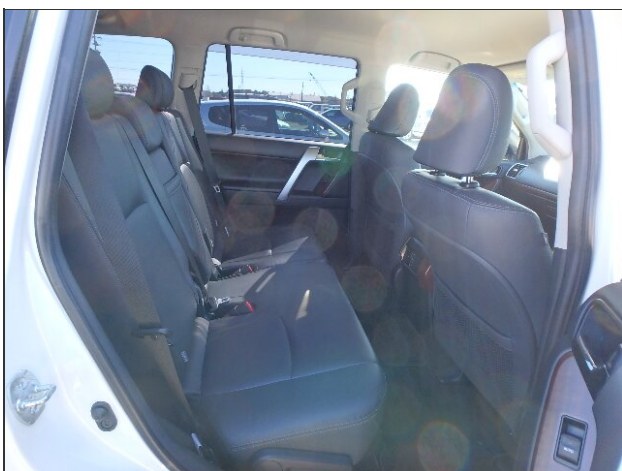

GALLERY

S P E C I F I C A T I O N S

Stock No	14351
Make	TOYOTA
Model	Land Cruiser Prado
Grade	TX L Package 4WD
Chassis No	TRJ150-0069665
Year / Month	2016 / October
Mileage (KM)	49249
Engine Size C/C	2700
Fuel	Petrol
Transmission	Auto
Exterior Color	PEARL WHITE
Steering	RHD
Features	Auto Air Conditioning, Power Steering, Power Window, Air Bag, Alloy Wheel, Leather Seat, Air Condition
Other Option	
Remarks	