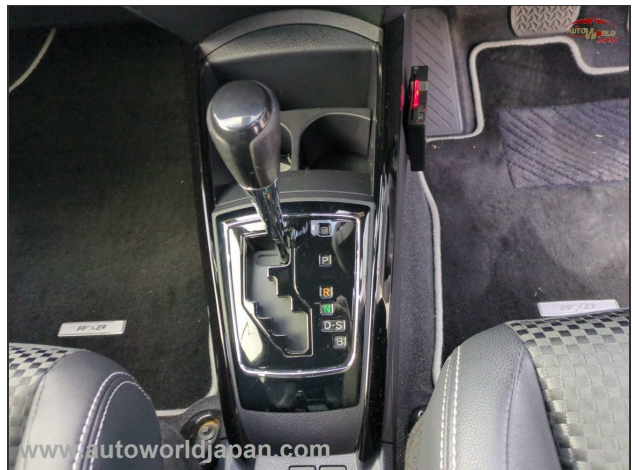

GALLERY

S P E C I F I C A T I O N S

Stock No	19452
Make	TOYOTA
Model	Corolla Fielder
Grade	1.5G WXB
Chassis No	NRE161-8003164
Year / Month	2015 / September
Mileage (KM)	102542
Engine Size C/C	1490
Fuel	Petrol
Transmission	Auto
Exterior Color	PEARL WHITE
Steering	RHD
Features	Power Steering, Power Window, Air Bag, ABS, Alloy Wheel, Leather Seat, Air Conditioning
Other Option	
Remarks	