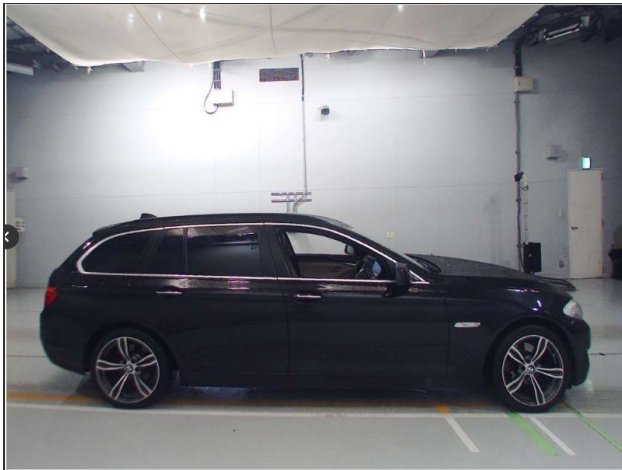

Address: 4th Floor, Koyo Building, 5-49 Honcho, Naka-Ku, Yokohama - 231-0005, Japan.

Phone: +81-90-4053-6204, +81-90-8565-5388, +81-50-6862-7659

Fax: +81-50-6862-7680

Email: info@autoworldjapan.com

Website: www.autoworldjapan.com

GALLERY

SPECIFICATIONS

Stock No	16223
Make	BMW
Model	5 Series
Grade	528i tooling
Chassis No	WBAMU32050C517939
Year / Month	2011 / December
Mileage (KM)	53000
Engine Size C/C	3000