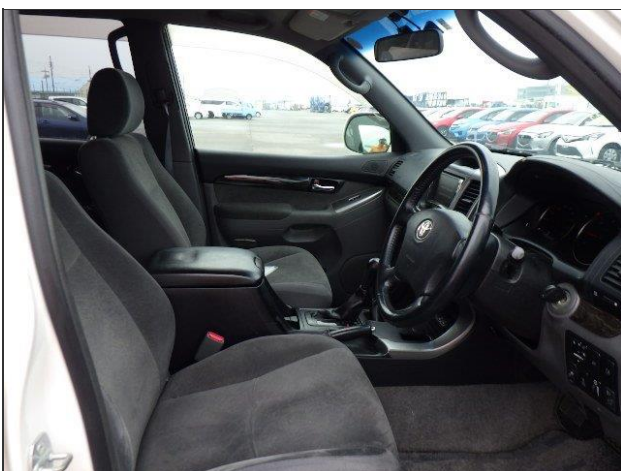

GALLERY

S P E C I F I C A T I O N S

Stock No	13844
Make	TOYOTA
Model	Land Cruiser Prado
Grade	TX-LTD60SP-ED 4WD
Chassis No	KDJ120-0130770
Year / Month	2007 / February
Mileage (KM)	400365
Engine Size C/C	3000
Fuel	Diesel
Transmission	Auto
Exterior Color	WHITE
Steering	RHD
Features	Power Steering, Power Window, Air Bag, ABS, Other, Air Conditioning
Other Option	8 SEATER
Remarks	