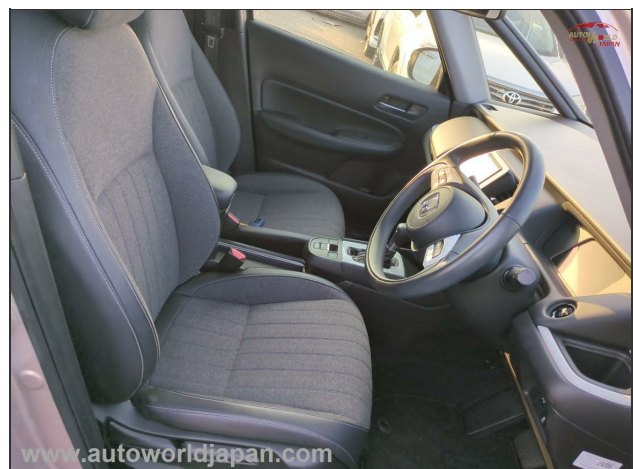

GALLERY

S P E C I F I C A T I O N S

Stock No	18662
Make	HONDA
Model	Fit
Grade	EHEV Home
Chassis No	GR3-1223675
Year / Month	2022 / May
Mileage (KM)	14000
Engine Size C/C	1490
Fuel	Petrol
Transmission	Auto
Exterior Color	CHAMPAGNE
Steering	RHD
Features	Power Steering, Power Window, Air Bag, ABS, TV/NAVI, Air Conditioning
Other Option	
Remarks	