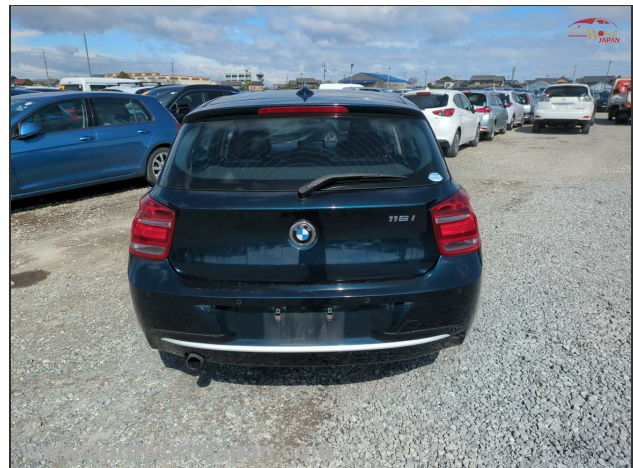

GALLERY

S P E C I F I C A T I O N S

Stock No	18576
Make	BMW
Model	1 SERIES
Grade	116I STYLE
Chassis No	WBA1A12070J216780
Year / Month	2014 / March
Mileage (KM)	64561
Engine Size C/C	1590
Fuel	Petrol
Transmission	Auto
Exterior Color	DARK BLUE
Steering	RHD
Features	Power Steering, Power Window, Air Bag, ABS, Air Conditioning
Other Option	
Remarks	