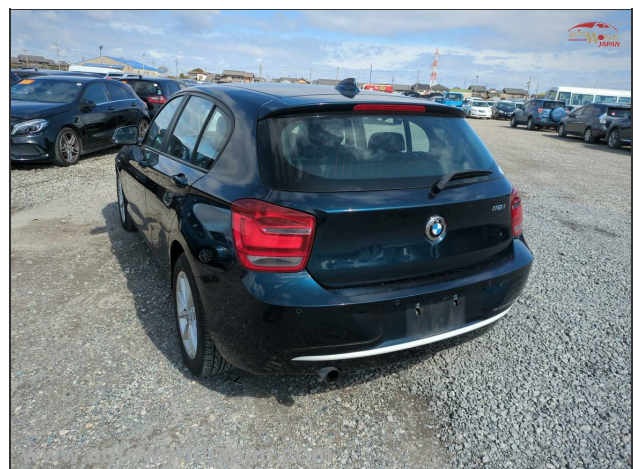

GALLERY

S P E C I F I C A T I O N S

Stock No	18576
Make	BMW
Model	1 SERIES
Grade	116I STYLE
Chassis No	WBA1A12070J216780
Year / Month	2014 / March
Mileage (KM)	64561
Engine Size C/C	1590
Fuel	Petrol
Transmission	Auto
Exterior Color	DARK BLUE
Steering	RHD
Features	Power Steering, Power Window, Air Bag, ABS, Air Conditioning
Other Option	
Remarks	