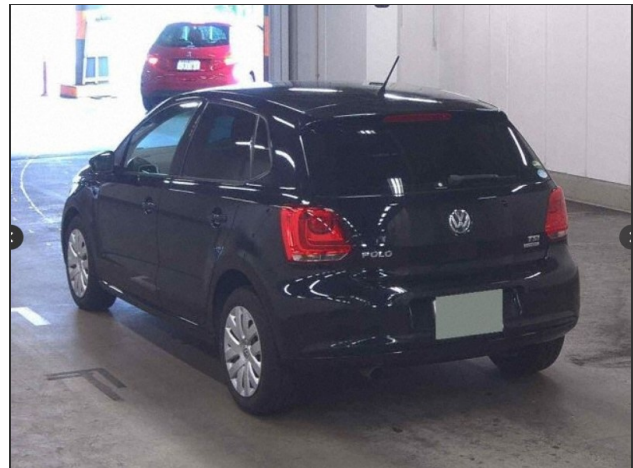

GALLERY

SPECIFICATIONS

Stock No	16070
Make	VOLKSWAGEN
Model	VW Polo
Grade	TSI Comfort LB Tech
Chassis No	WVWZZZ6RZCU071757
Year / Month	2012 / August
Mileage (KM)	72000
Engine Size C/C	1200

Fuel	Petrol
Transmission	Auto
Exterior Color	BLACK
Steering	RHD
Features	Power Steering, Power Window, Air Bag, ABS, Air Conditioning
Other Option	
Remarks	