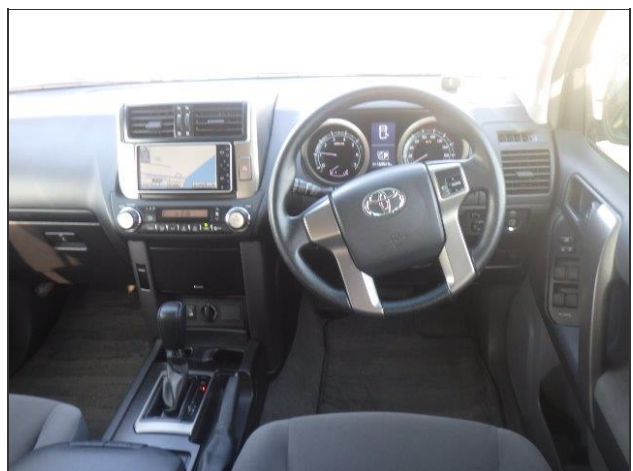

GALLERY

S P E C I F I C A T I O N S

| | |
|------------------------|--|
| Stock No | 13666 |
| Make | TOYOTA |
| Model | Land Cruiser Prado |
| Grade | TX 4WD |
| Chassis No | GRJ150-0001155 |
| Year / Month | 2009 / September |
| Mileage (KM) | 163512 |
| Engine Size C/C | 4000 |
| Fuel | Petrol |
| Transmission | Auto |
| Exterior Color | GRAY |
| Steering | RHD |
| Features | Power Steering, Power Window, Air Bag, ABS, Alloy Wheel, Other, Air Conditioning |
| Other Option | 7 SEATER, 4WD |
| Remarks | |