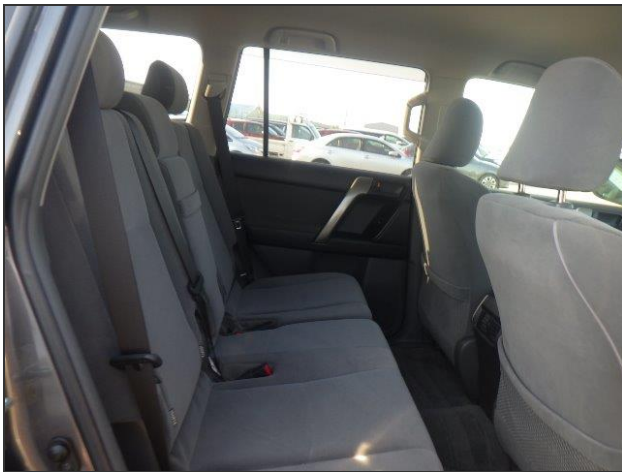

GALLERY

S P E C I F I C A T I O N S

| | |
|------------------------|--|
| Stock No | 13666 |
| Make | TOYOTA |
| Model | Land Cruiser Prado |
| Grade | TX 4WD |
| Chassis No | GRJ150-0001155 |
| Year / Month | 2009 / September |
| Mileage (KM) | 163512 |
| Engine Size C/C | 4000 |
| Fuel | Petrol |
| Transmission | Auto |
| Exterior Color | GRAY |
| Steering | RHD |
| Features | Power Steering, Power Window, Air Bag, ABS, Alloy Wheel, Other, Air Conditioning |
| Other Option | 7 SEATER, 4WD |
| Remarks | |