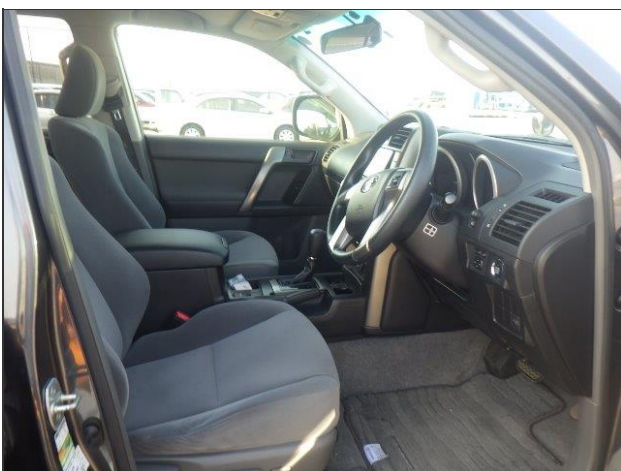

GALLERY

S P E C I F I C A T I O N S

| | |
|------------------------|--|
| Stock No | 13666 |
| Make | TOYOTA |
| Model | Land Cruiser Prado |
| Grade | TX 4WD |
| Chassis No | GRJ150-0001155 |
| Year / Month | 2009 / September |
| Mileage (KM) | 163512 |
| Engine Size C/C | 4000 |
| Fuel | Petrol |
| Transmission | Auto |
| Exterior Color | GRAY |
| Steering | RHD |
| Features | Power Steering, Power Window, Air Bag, ABS, Alloy Wheel, Other, Air Conditioning |
| Other Option | 7 SEATER, 4WD |
| Remarks | |