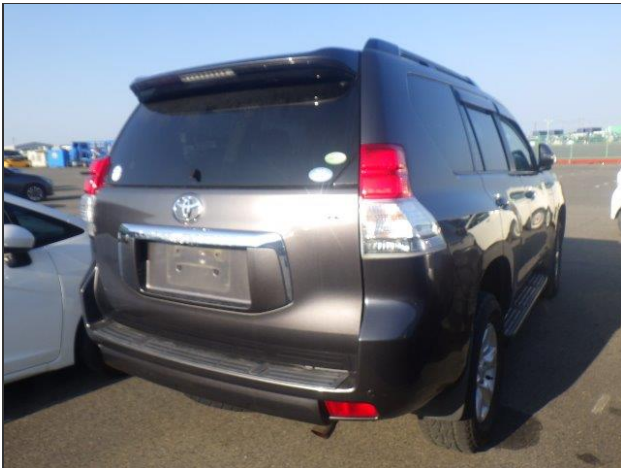

GALLERY

S P E C I F I C A T I O N S

| | |
|------------------------|--|
| Stock No | 13666 |
| Make | TOYOTA |
| Model | Land Cruiser Prado |
| Grade | TX 4WD |
| Chassis No | GRJ150-0001155 |
| Year / Month | 2009 / September |
| Mileage (KM) | 163512 |
| Engine Size C/C | 4000 |
| Fuel | Petrol |
| Transmission | Auto |
| Exterior Color | GRAY |
| Steering | RHD |
| Features | Power Steering, Power Window, Air Bag, ABS, Alloy Wheel, Other, Air Conditioning |
| Other Option | 7 SEATER, 4WD |
| Remarks | |