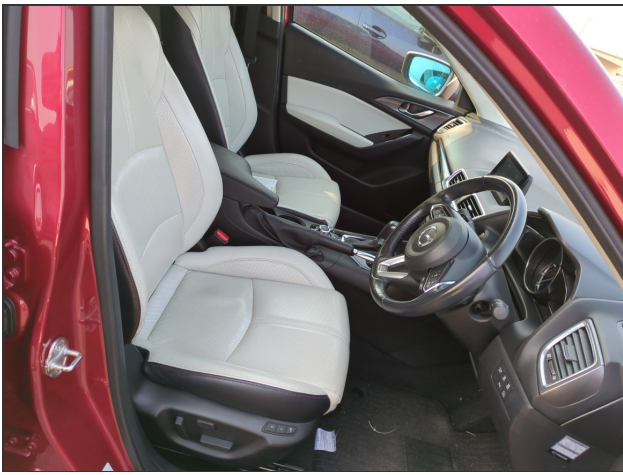

GALLERY

S P E C I F I C A T I O N S

Stock No	18344
Make	MAZDA
Model	Axela
Grade	15XD L Package 360d
Chassis No	BMLFS-111846
Year / Month	2018 / January
Mileage (KM)	44000
Engine Size C/C	1490
Fuel	Diesel
Transmission	Auto
Exterior Color	RED
Steering	RHD
Features	Power Steering, Power Window, Air Bag, ABS, TV/NAVI, Air Conditioning
Other Option	
Remarks	