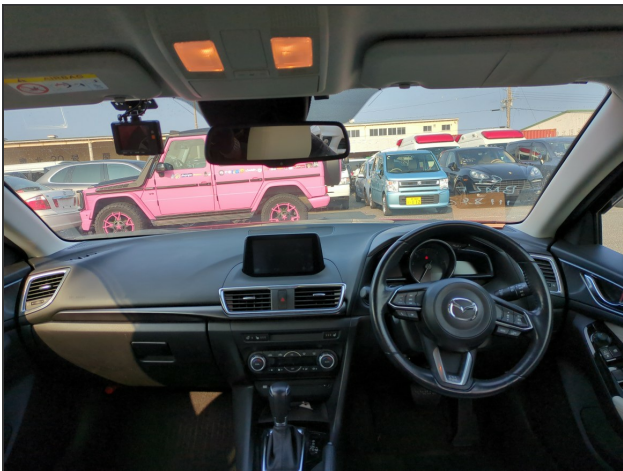

GALLERY

S P E C I F I C A T I O N S

Stock No	18344
Make	MAZDA
Model	Axela
Grade	15XD L Package 360d
Chassis No	BMLFS-111846
Year / Month	2018 / January
Mileage (KM)	44000
Engine Size C/C	1490
Fuel	Diesel
Transmission	Auto
Exterior Color	RED
Steering	RHD
Features	Power Steering, Power Window, Air Bag, ABS, TV/NAVI, Air Conditioning
Other Option	
Remarks	