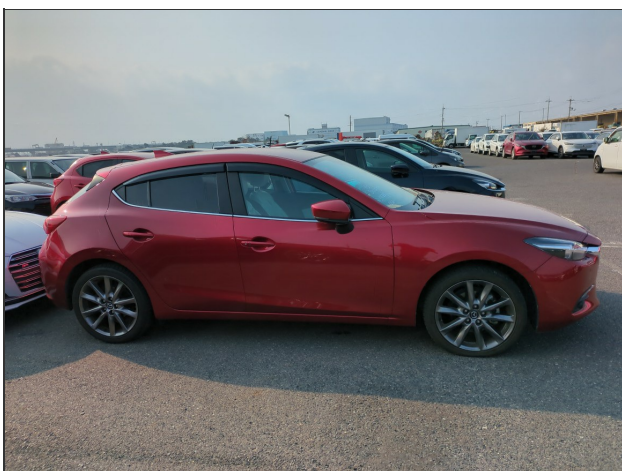

GALLERY

S P E C I F I C A T I O N S

Stock No	18344
Make	MAZDA
Model	Axela
Grade	15XD L Package 360d
Chassis No	BMLFS-111846
Year / Month	2018 / January
Mileage (KM)	44000
Engine Size C/C	1490
Fuel	Diesel
Transmission	Auto
Exterior Color	RED
Steering	RHD
Features	Power Steering, Power Window, Air Bag, ABS, TV/NAVI, Air Conditioning
Other Option	
Remarks	