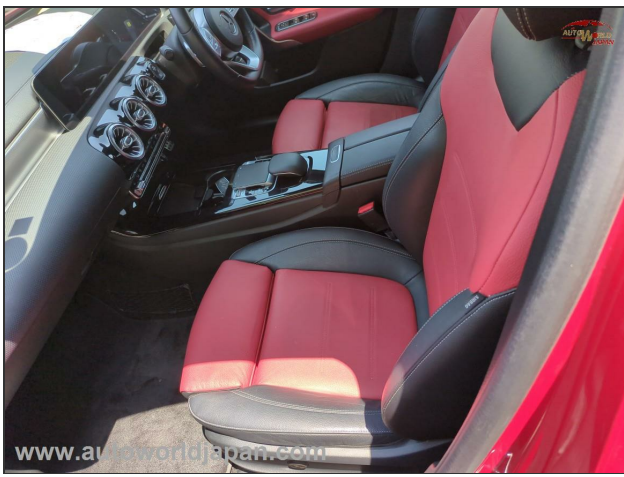

GALLERY

S P E C I F I C A T I O N S

Stock No	18747
Make	MERCEDES BENZ
Model	A CLASS
Grade	A 180 Style Sedan AMG Lin
Chassis No	W1K1771842J186781
Year / Month	2020 / March
Mileage (KM)	58000
Engine Size C/C	1330
Fuel	Petrol
Transmission	Auto
Exterior Color	RED
Steering	RHD
Features	Power Steering, Power Window, Air Bag, ABS, SunRoof, TV/NAVI, Air Conditioning
Other Option	
Remarks	