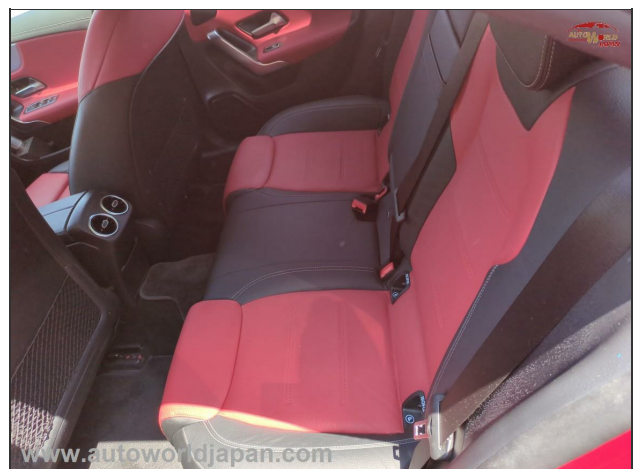

GALLERY

S P E C I F I C A T I O N S

Stock No	18747
Make	MERCEDES BENZ
Model	A CLASS
Grade	A 180 Style Sedan AMG Lin
Chassis No	W1K1771842J186781
Year / Month	2020 / March
Mileage (KM)	58000
Engine Size C/C	1330
Fuel	Petrol
Transmission	Auto
Exterior Color	RED
Steering	RHD
Features	Power Steering, Power Window, Air Bag, ABS, SunRoof, TV/NAVI, Air Conditioning
Other Option	
Remarks	