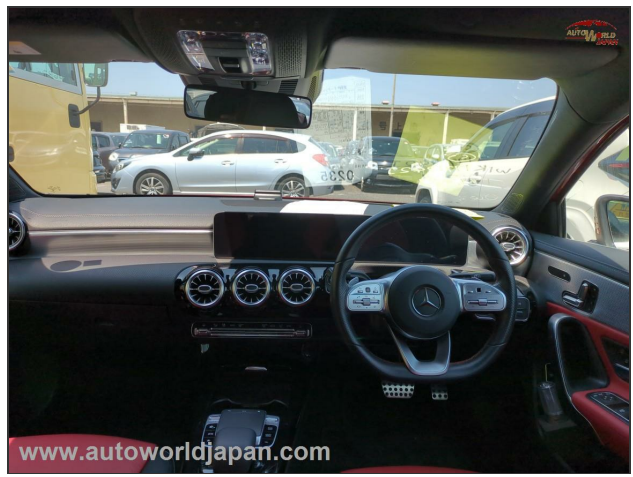

GALLERY

S P E C I F I C A T I O N S

Stock No	18747
Make	MERCEDES BENZ
Model	A CLASS
Grade	A 180 Style Sedan AMG Lin
Chassis No	W1K1771842J186781
Year / Month	2020 / March
Mileage (KM)	58000
Engine Size C/C	1330
Fuel	Petrol
Transmission	Auto
Exterior Color	RED
Steering	RHD
Features	Power Steering, Power Window, Air Bag, ABS, SunRoof, TV/NAVI, Air Conditioning
Other Option	
Remarks	