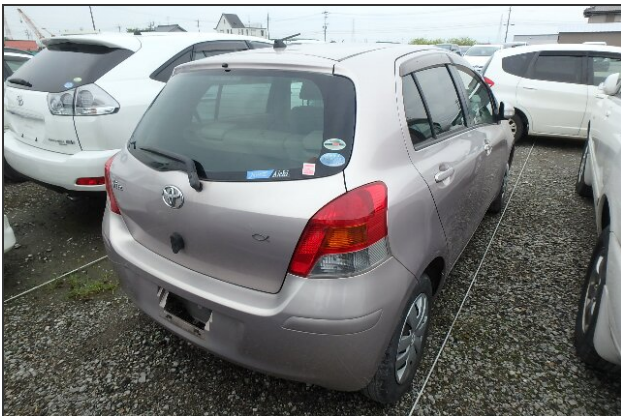

## S P E C I F I C A T I O N S

<b>Stock No</b>	12118
<b>Make</b>	TOYOTA
<b>Model</b>	Vitz
<b>Grade</b>	F LTD-2
<b>Chassis No</b>	SCP90-5140482
<b>Year / Month</b>	2010 / January
<b>Mileage (KM)</b>	102348
<b>Engine Size C/C</b>	1300
<b>Fuel</b>	Petrol
<b>Transmission</b>	Auto
<b>Exterior Color</b>	SILVER
<b>Steering</b>	RHD
<b>Features</b>	Power Steering, Power Window, Air Bag, ABS, Other, Air Conditioning
<b>Other Option</b>	5 SEATER
<b>Remarks</b>	