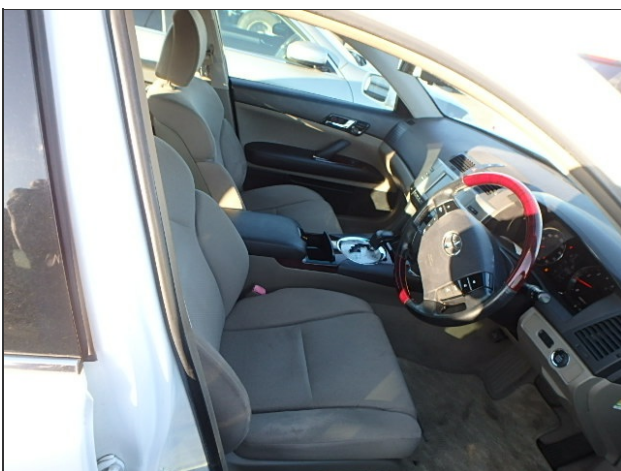

GALLERY

S P E C I F I C A T I O N S

Stock No	7697
Make	TOYOTA
Model	MARK X
Grade	250G
Chassis No	GRX120-3005009
Year / Month	2005 / April
Mileage (KM)	131400
Engine Size C/C	2500
Fuel	Petrol
Transmission	Auto
Exterior Color	PEARL WHITE
Steering	RHD
Features	Power Steering, Power Window, Air Bag, ABS, Alloy Wheel, TV/NAVI, Other, Air Conditioning
Other Option	PUSH START , 5 SEATER ,
Remarks	BACK CAMERA